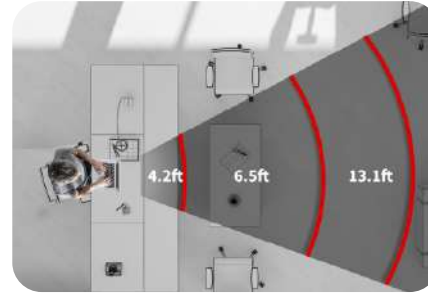

SPACE

- Maximum intermediate and near field of vision.
- Improved postural ergonomics avoiding unnecessary head movements.
- Comfortable and precise focusing, especially when using electronic devices.
- Excellent dynamic vision, easy transition between near and intermediate visual fields.
- Immediate adaptation.
- Elimination of peripheral blur.
- Superior visual quality when using digital devices.

QUARTZ	LUSTRAA HD	LUSTRAA UV+	LUSTRAA BLUE +	LUSTRAA IR+
8,740	9,700	10,820	11,140	11,780
10,020	10,980	12,100	12,420	13,060
12,260	13,220	14,340	14,660	15,300
15,140	16,100	17,220	17,540	18,180
21,700	22,660	23,780	24,100	24,740
10,780	11,740	12,860	13,180	13,820
13,220	14,180	15,300	15,620	16,260
16,220	17,180	18,300	18,620	19,260
-	-	-	-	-
10,820	11,780	12,900	13,220	13,860
15,460	16,420	17,540	17,860	18,500
19,710	20,670	21,790	22,110	22,750
12,930	13,890	15,010	15,330	15,970
16,700	17,660	18,780	19,100	19,740
20,380	21,340	22,460	22,780	23,420
26,180	27,140	28,260	28,580	29,220
16,100	17,180	18,430	18,780	19,520
26,690	27,740	28,990	29,380	30,080
28,830	29,890	31,170	31,520	32,220
25,500	26,560	27,810	28,190	28,900

QUARTZ	LUSTRAA HD	LUSTRAA UV+	LUSTRAA BLUE +	LUSTRAA IR +
5,780	6,830	8,050	8,400	9,100
6,480	7,530	8,750	9,100	9,800
10,150	11,200	12,430	12,780	13,480
15,580	16,630	17,850	18,200	18,900
-	-	-	-	-
9,630	10,680	11,900	12,250	12,950
15,190	16,240	17,470	17,820	18,520
-	-	-	-	-
-	-	-	-	-
7,740	8,790	10,010	10,360	11,060
-	-	-	-	-
-	-	-	-	-
-	-	-	-	-
-	-	-	-	-
-	-	-	-	-
-	-	-	-	-
14,250	15,400	16,770	17,190	17,960
-	-	-	-	-
-	-	-	-	-
-	-	-	-	-

Available Dia 70mm. Fitting Height: 13 / 15 / 17 / 19 / 21 mm. Addition: +0.75 to +3.00
Price for FogFree = ₹ 900/pair + Price of Lustraa UV+ for respective product.
Price for DrivEase = ₹ 900/pair + Price of Lustraa UV+ for respective product.

Ask for the Yash Authenticity Card of your lenses.

Available Dia 70mm. Fitting Height: 15 / 17 mm. Addition: +0.75 to +3.00
Price for FogFree = ₹ 900/pair + Price of Lustraa UV+ for respective product.
Price for DrivEase = ₹ 900/pair + Price of Lustraa UV+ for respective product.

Ask for the Yash Authenticity Card of your lenses.