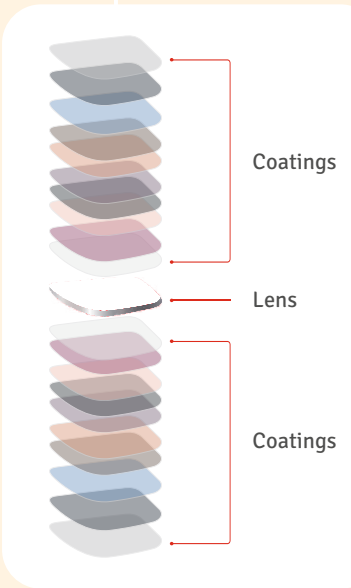

Premium Innovative Coating Range

Lenses shine with the latest innovative coatings. Eyes smile with ultimate care and protection.

Every day, your precious lenses are confronted with many unwanted challenges... Scratches, Dust, Water, Smoke, Reflection, UV Rays.

As a result, not only is your lens life reduced, but it also affects your vision clarity and tires your eyes causing eye fatigue. You need a suitable quality coating to adequately protect your lenses, and you enjoy continued comfortable viewing.

Presenting LUSTRAA range of ultimate and innovative premium coatings to deliver that exclusive protection your lenses need, and the complete eye care that you deserve.

We, at Yash Optics & Lens, have always been at the forefront of innovation. Our range of value-added innovative offerings is known for its premium quality.

The Lustraa coating is available with varied attributes:

- LUSTRAA HD
- LUSTRAA UV+
- LUSTRAA BLUE+
- LUSTRAA IR+

Lustraa Coating is a multilayer combination, each with distinct properties that benefit:

- WATER REPELLENT
- SCRATCH RESISTANT
- SMUDGE RESISTANT
- OIL RESISTANT
- HD CLARITY
- ANTI-STATIC
- REDUCED GLARE
- EXTENDED DURABILITY
- BLUE BLOCK
- COSMETIC APPEARANCE