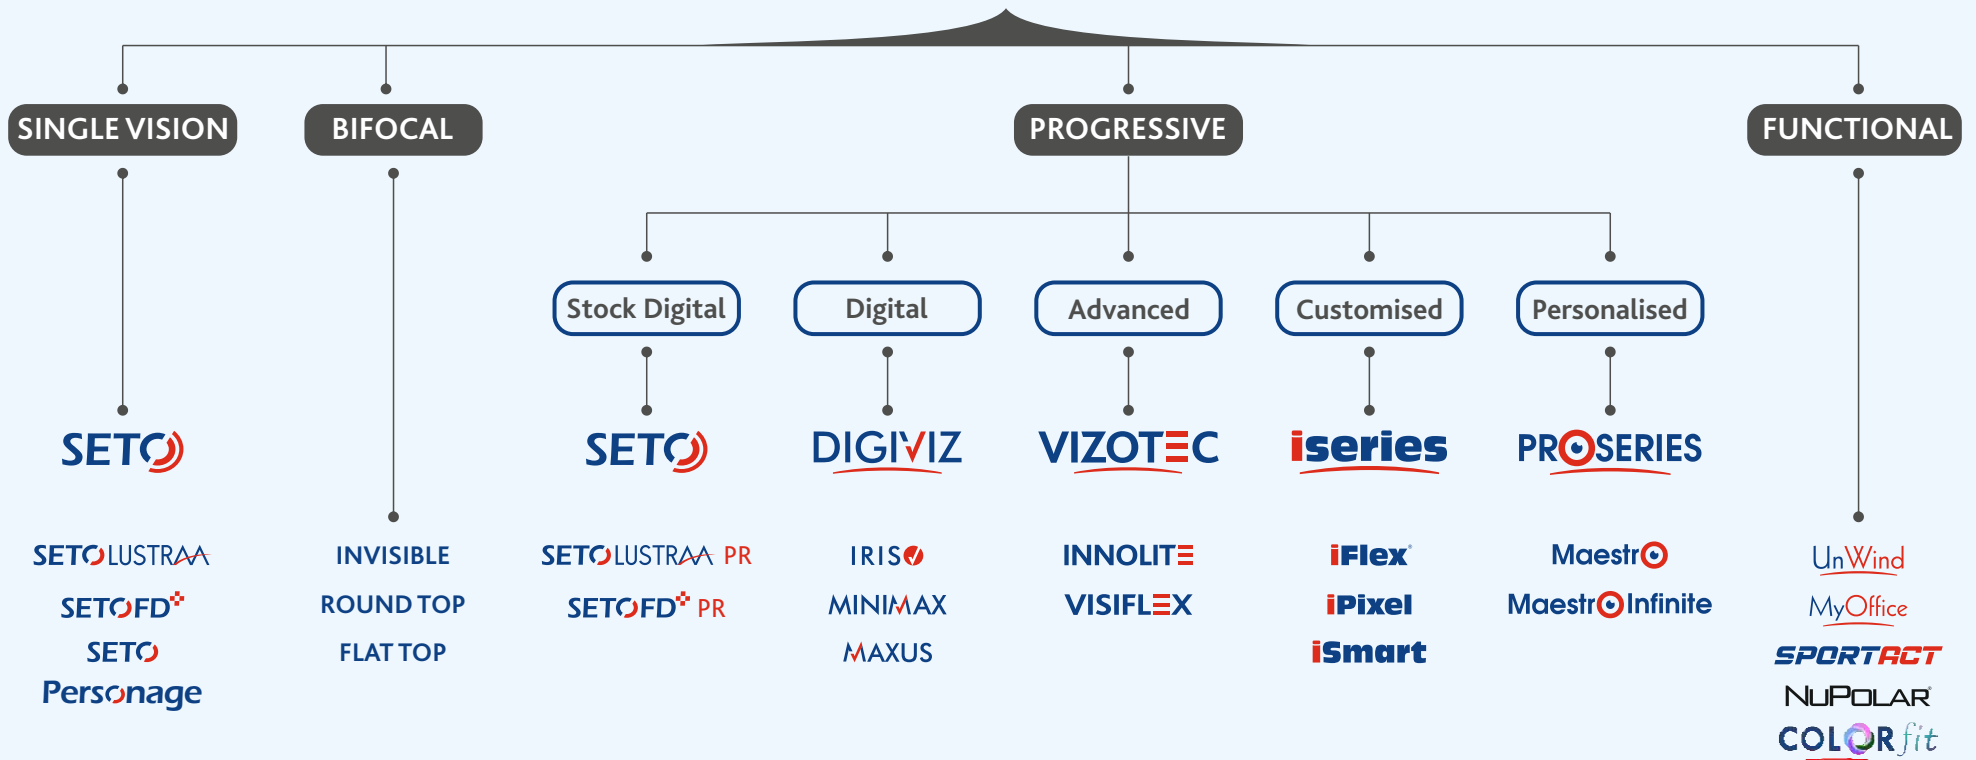

YASH®

Product Range